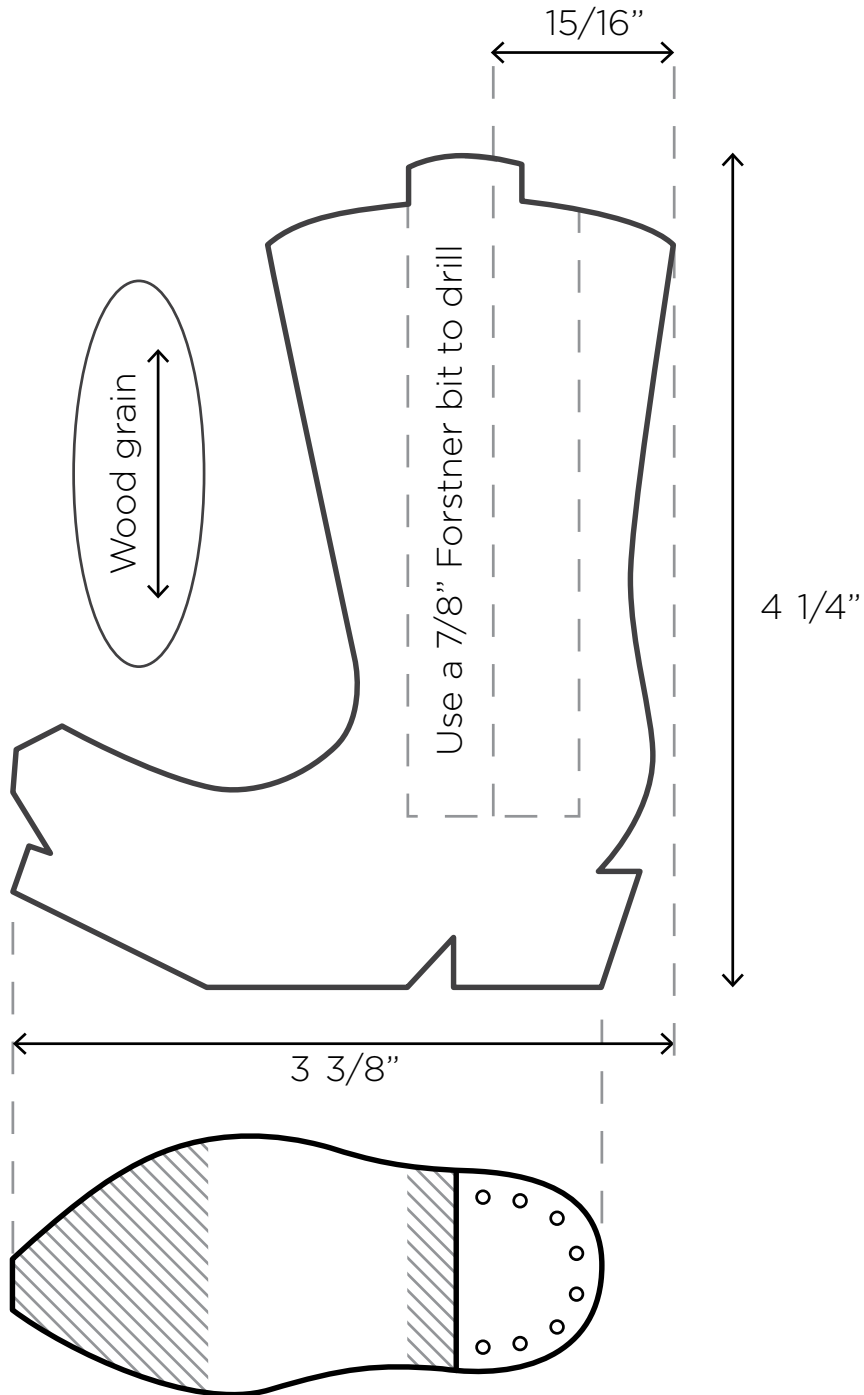

THEWOODCARVERSCABIN.COM

COWBOY BOOT

PATTERN

COWBOY BOOT

PATTERN

Cut from 1 1/2" thick stock

COWBOY BOOT

ORIGINAL PATTERN